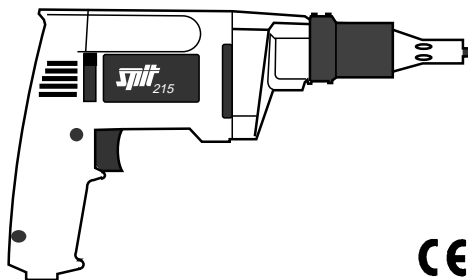

SB120

12V CORDLESS DRILL/SCREWDRIVER

SPIT SB120 complete with plastic carrying case and 240v charger.

Voltage: 12v nicad battery

No load rotation: (1) 0 - 375rpm
(2) 0 - 1300rpm

Drilling capacities: steel : Ø 13mm
timber : Ø 25mm

Screwdriving capacity: Ø 8mm Woodscrew

Transmission: 2 speed forward and reverse
Functions: Drill, screwdriving - 5 torque settings (1-5Nm)

Weight: 1.7kg with battery
Drive system: 3 Jaw chuck or direct fit screwdriver bit

BATTERY
10 cells: 1.4 AH
Voltage: 12v

Code: 02627 Price each £154.00
Body only, complete with carrying case and charger.

Code: 16012 Price each £77.00
12 volt battery.

Accessories

Code	Description	Price each
16012	Spare battery	77.00
16054	Spare charger	70.40
11528	8 piece screwdriver kit	10.70

215

DRYWALL SCREWGUN

SPIT 215 supplied complete with 7m cable and instruction manual.

Voltage: 110v

Motor: 500w

Full load rotation: 4000rpm

Weight: 1.55kg

Reverse switch
Variable speed trigger
7m cable