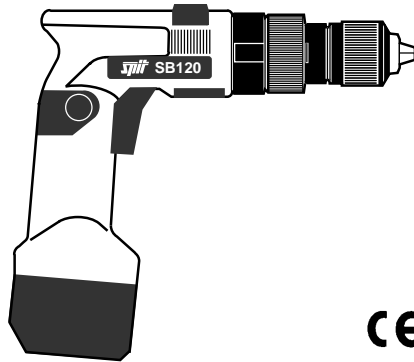

SB120

12V CORDLESS DRILL/SCREWDRIVER

SPIT SB120 complete with plastic carrying case and 240v charger.

Voltage: 12v nicad battery

No load rotation: (1) 0 - 375rpm
(2) 0 - 1300rpm

Drilling capacities: steel : Ø 13mm
timber : Ø 25mm

Screwdriving capacity: Ø 8mm Woodscrew

Transmission: 2 speed forward and reverse
Functions: Drill, screwdriving - 5 torque settings (1-5Nm)

Weight: 1.7kg with battery
Drive system: 3 Jaw chuck or direct fit screwdriver bit

Charger: 230v - 50-60Hz
Rapid charge current: 15A
Trickle current charge: 70-80mA
Overcharge protector
Thermal protector
Charge warning light
Charge time: 1 hour
(flat to full charge)

Double insulation

215

DRYWALL SCREWGUN

SPIT 215 supplied complete with 7m cable and instruction manual.

Voltage: 110v

Motor: 500w

Full load rotation: 4000rpm

Weight: 1.55kg

Reverse switch
Variable speed trigger
7m cable